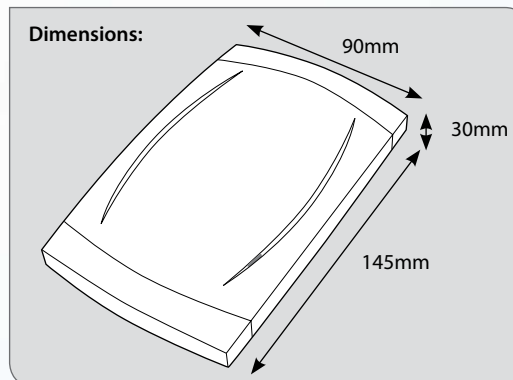

Specifications	
Electrical	
Supply Voltage	9 to 14VDC
Current Consumption	35mA quiescent; 100mA when active
Environmental	
Operating Temperature	-10°C to +55°C
Maximum Humidity	95% non-condensing
Physical	
Dimensions	145mm x 90mm x 30mm
Packed Weight	200g approx.