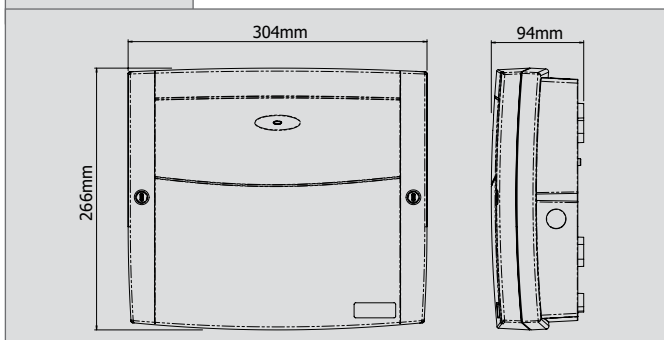

Premier Elite 24-W

Texecom

Scalability

Max. number of Keypads: 4

Max. number of Zones: 24

Max. number of Areas: 2

Max. number of User Codes: 25

Key Features

Maximum Number Of Zones	24
Maximum Number Of Wireless Zones	16
Number Of Wired Zones (Onboard)	4
8 Zone Expanders (Wired)	1
Event Log Time & Date Stamped	500
SMS Text Messaging	•
Plug On Digimodem	•
Single Pole Zone Wiring	•
End Of Line Wiring	•
Part Sets	3 PER AREA
Programmable Outputs (Control Panel)	9
Multi Format Communication Protocols	•
Remote & Local Upload/Download	•
Printer Output	•
Conventional Fire Detector Compatible	•
EN 50131-1	Grade 2
EN 50131-3	Grade 2

Dimensions